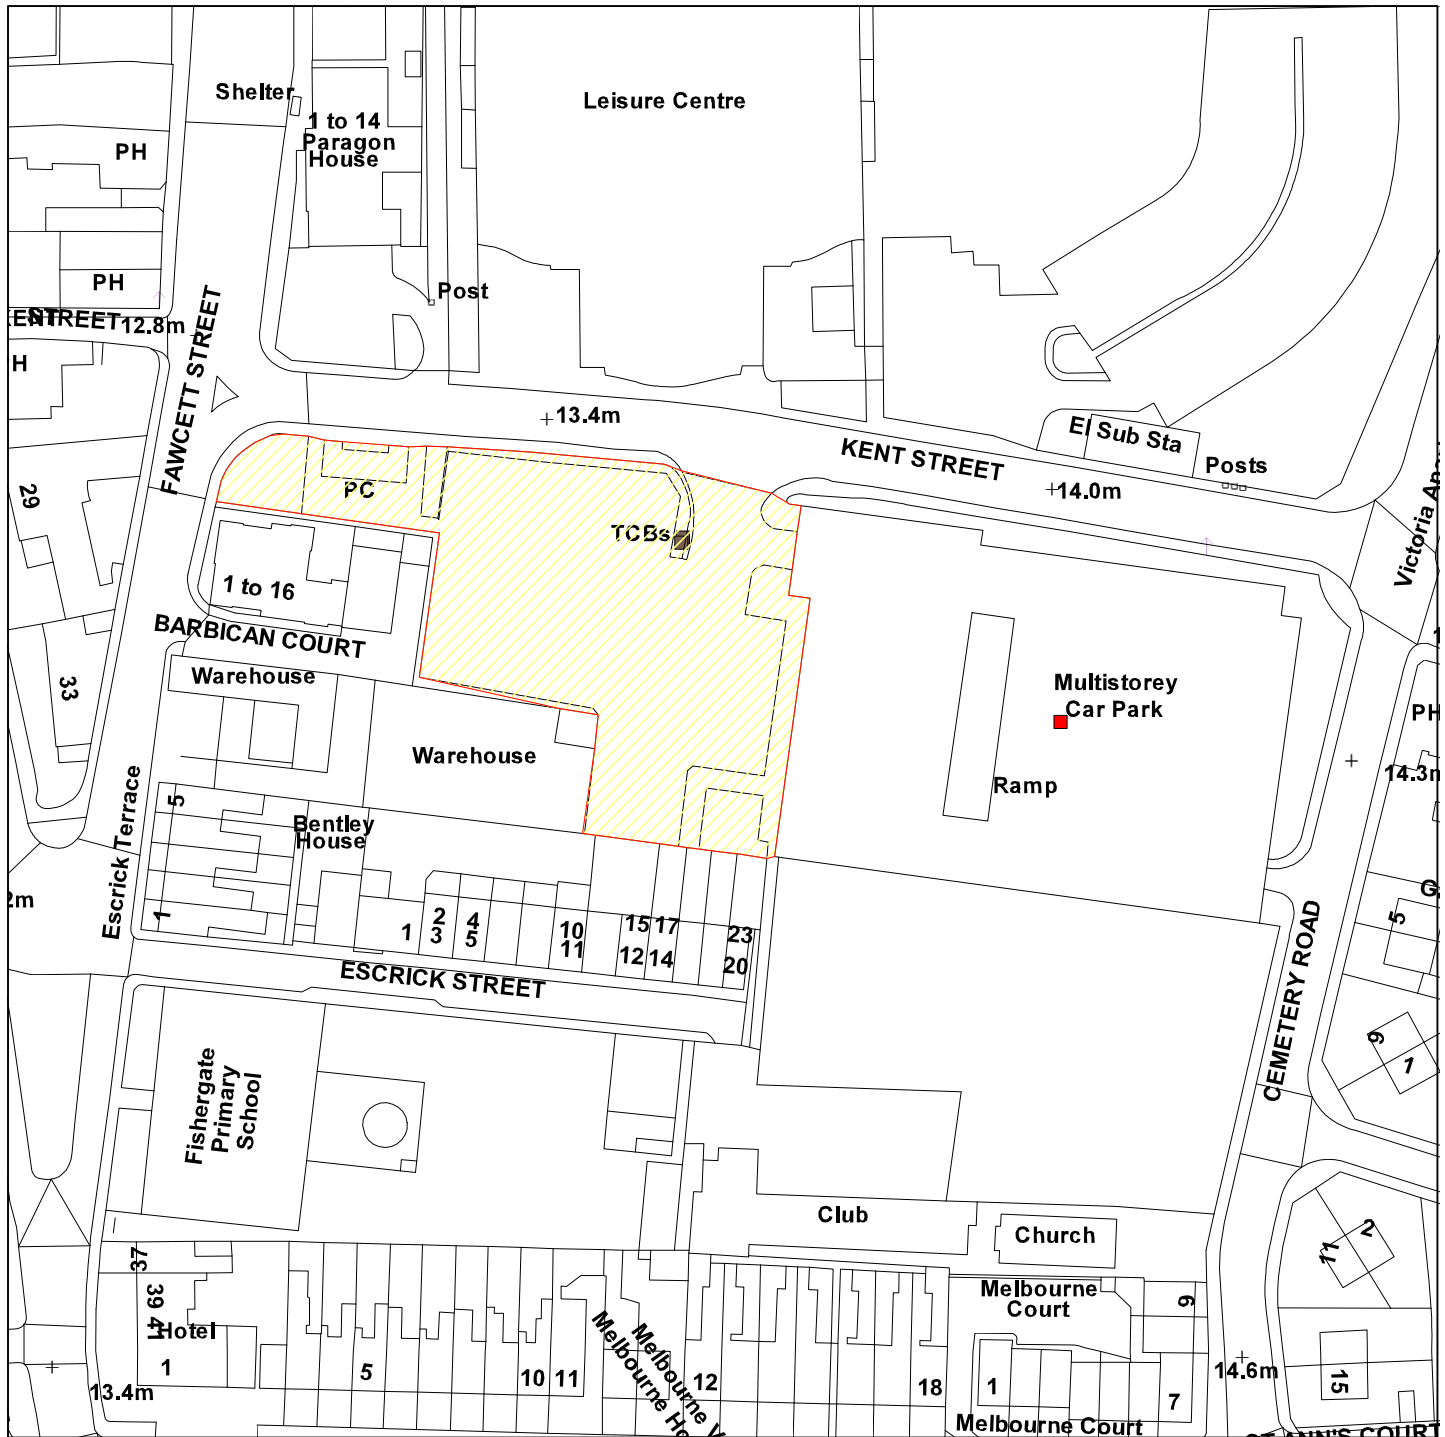

Kent Street Former Coach Park

Ref: 11/01627/OUTM

Scale : 1:1250

Reproduced from the Ordnance Survey map with the permission of the Controller of Her Majesty's Stationery Office © Crown Copyright 2000.

Unauthorised reproduction infringes Crown Copyright and may lead to prosecution or civil proceedings.